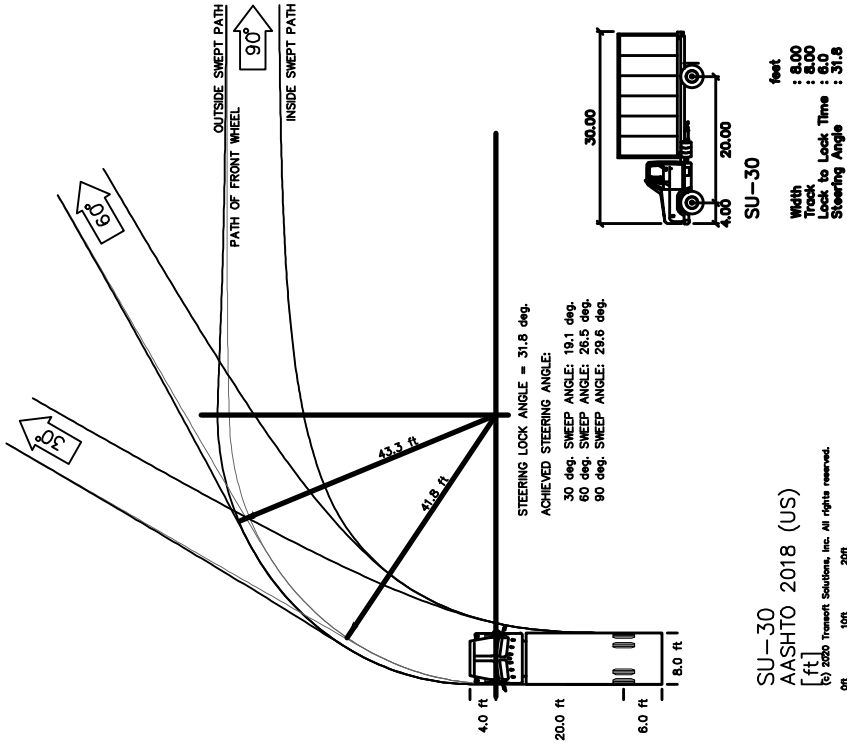

PARCEL 3

GRANGE

SPA

4B Exhibit 4

DELIVERY TRUCK TURNING EXHIBIT
TO HOTEL SERVICE AREA

NORTH VILLAGE

HEALDSBURG, CALIFORNIA

JANUARY 12, 2021

PROJECT No. 2002005.E0

SHEET 1 OF 1

1" = 30'

CARLILE • MACY

CIVIL ENGINEERS • URBAN PLANNERS • LAND SURVEYORS • LANDSCAPE ARCHITECTS
15 THIRD STREET, SANTA ROSA, CA 95401
TEL (707) 542-6451 FAX (707) 542-5212