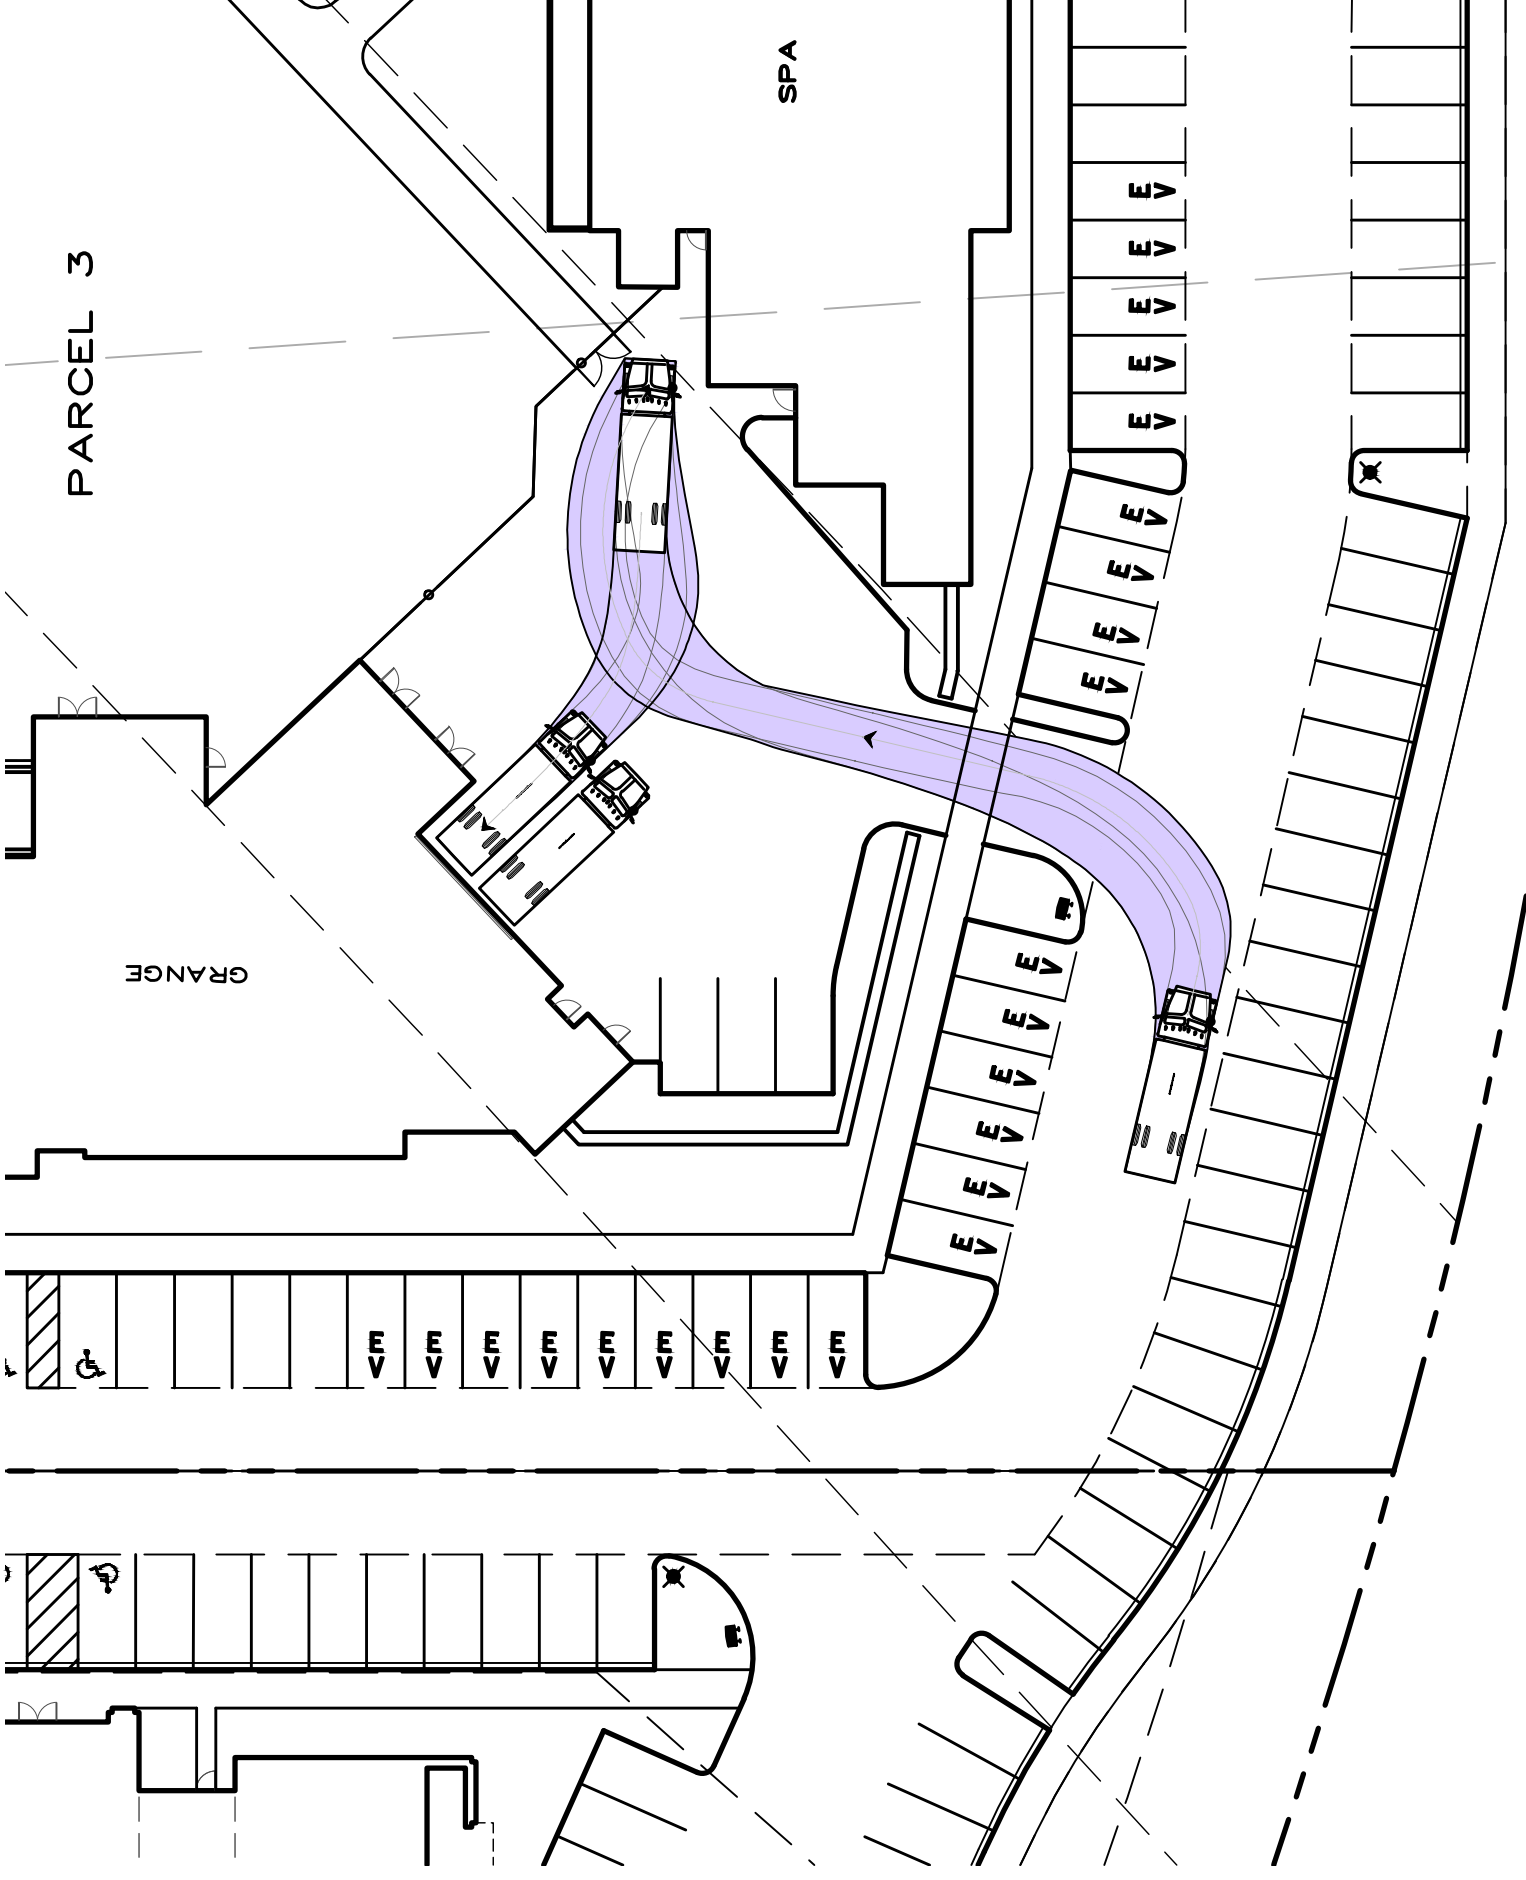

PARCEL 3

GRANGE

SPA

4B Exhibit 4

DELIVERY TRUCK TURNING EXHIBIT
TO HOTEL SERVICE AREA

NORTH VILLAGE

HEALDSBURG, CALIFORNIA

JANUARY 12, 2021

PROJECT No. 2002005.E0

SHEET 1 OF 1

1" = 30'

CARLILE • MACY

CIVIL ENGINEERS • URBAN PLANNERS • LAND SURVEYORS • LANDSCAPE ARCHITECTS
15 THIRD STREET, SANTA ROSA, CA 95401
TEL (707) 542-6451 FAX (707) 542-5212