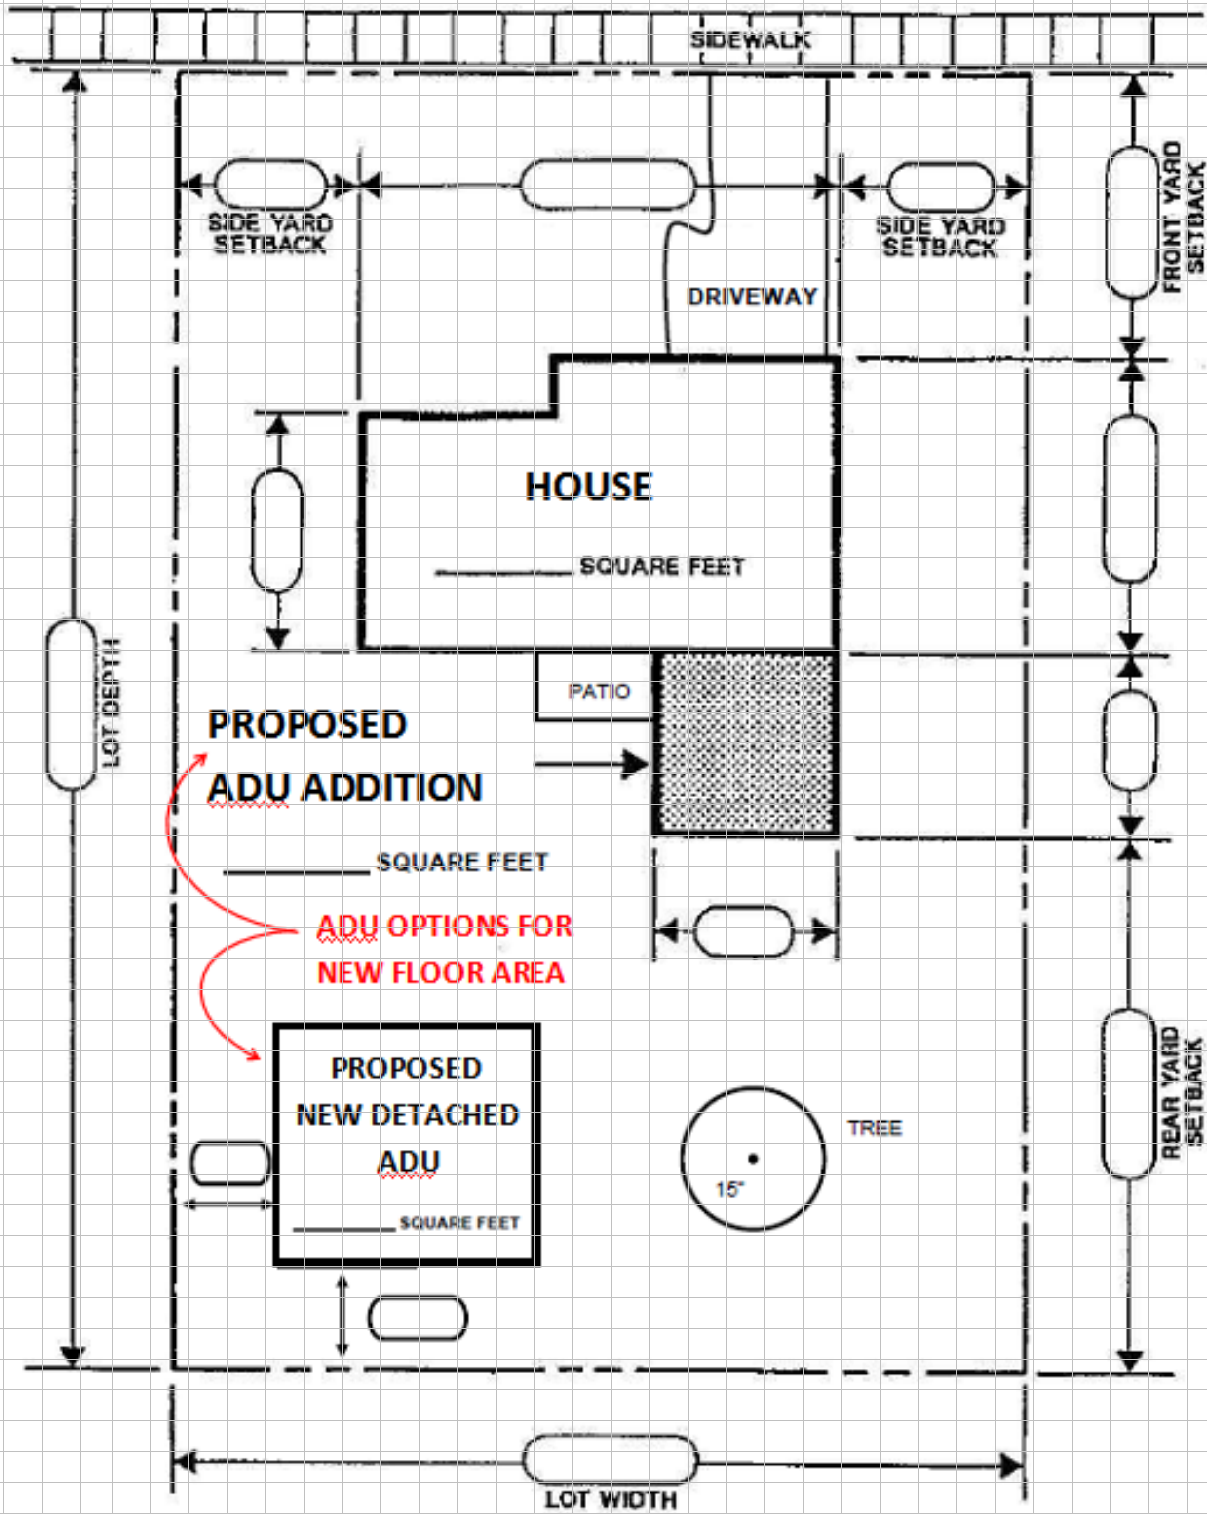

Sample Site Plan  
Lincoln Street

Scale: 1"=30'

**Sketch Your Site Plan**

A large grid of graph paper, consisting of 30 columns and 30 rows of small squares, intended for sketching a site plan. The grid covers most of the page below the header.